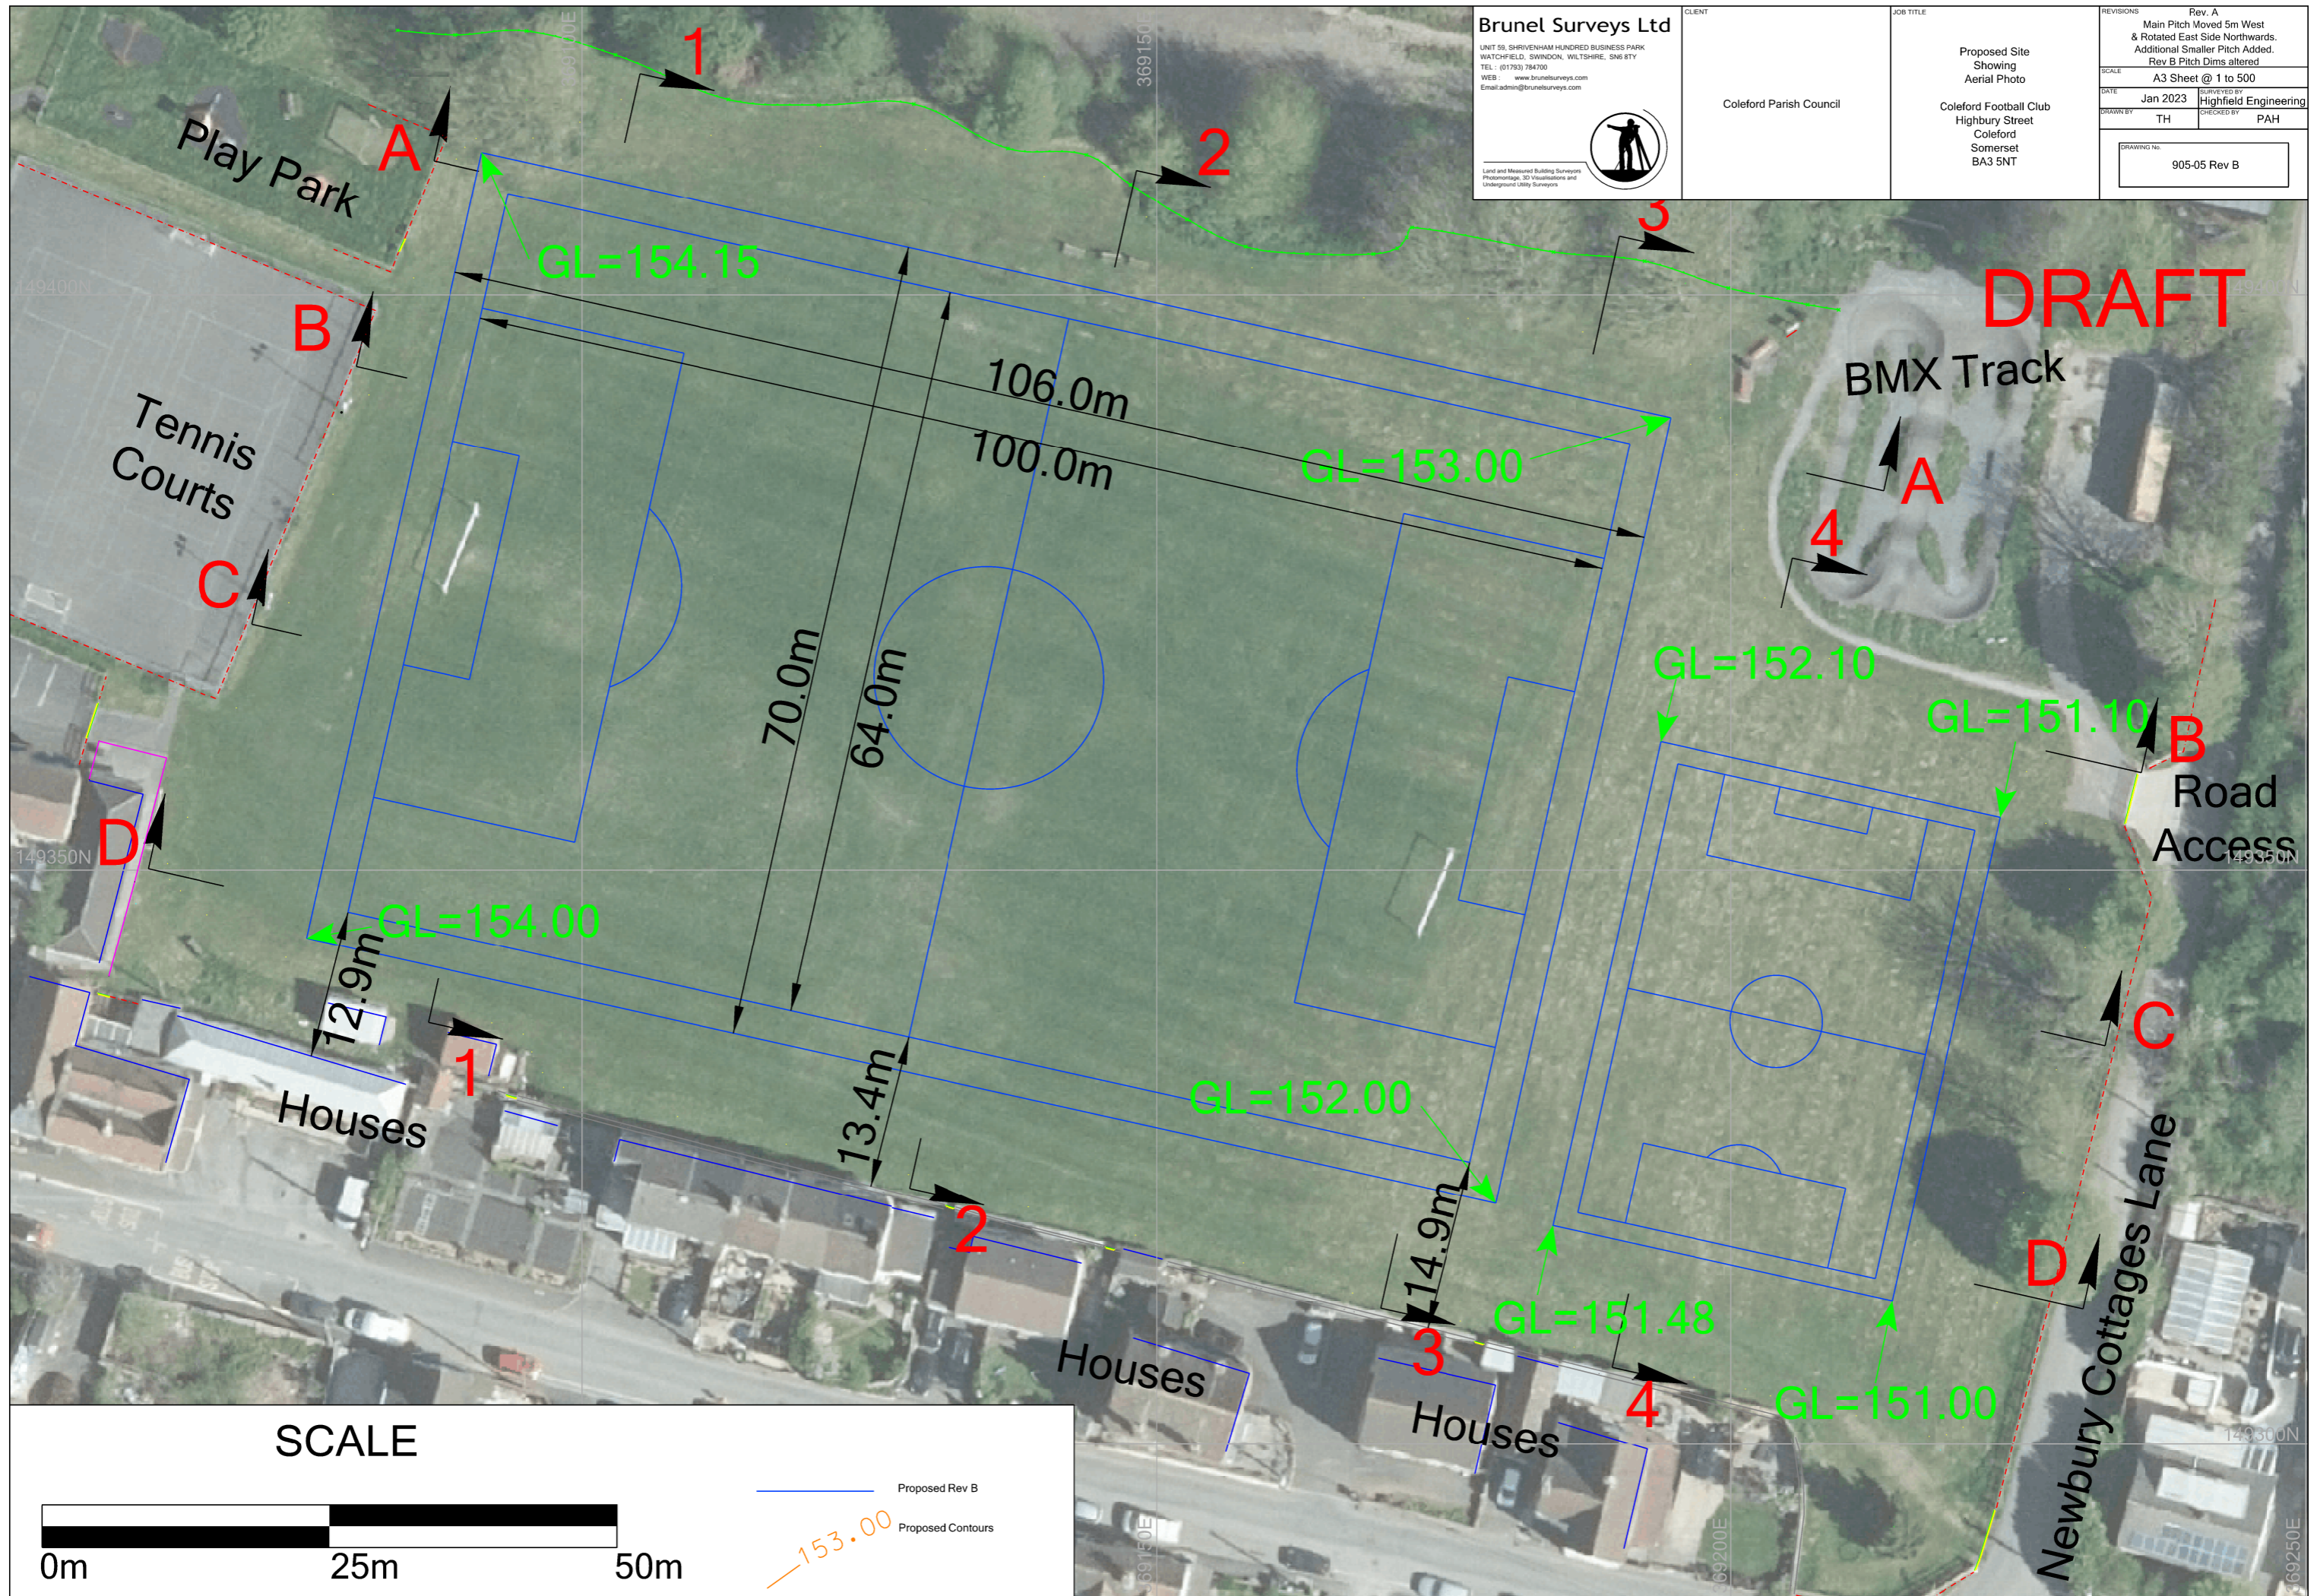

CLIENT
 Coleford Parish Council

JOB TITLE
 Proposed Site
 Showing
 Aerial Photo

Coleford Football Club
 Highbury Street
 Coleford
 Somerset
 BA3 5NT

REVISIONS	Rev. A
	Main Pitch Moved 5m West & Rotated East Side Northwards.
	Additional Smaller Pitch Added.
	Rev B Pitch Dims altered
SCALE	A3 Sheet @ 1 to 500
DATE	Jan 2023
DRAWN BY	TH
CHECKED BY	PAH
DRAWING No.	905-05 Rev B

DRAFT

SCALE

Proposed Rev B
 Proposed Contours